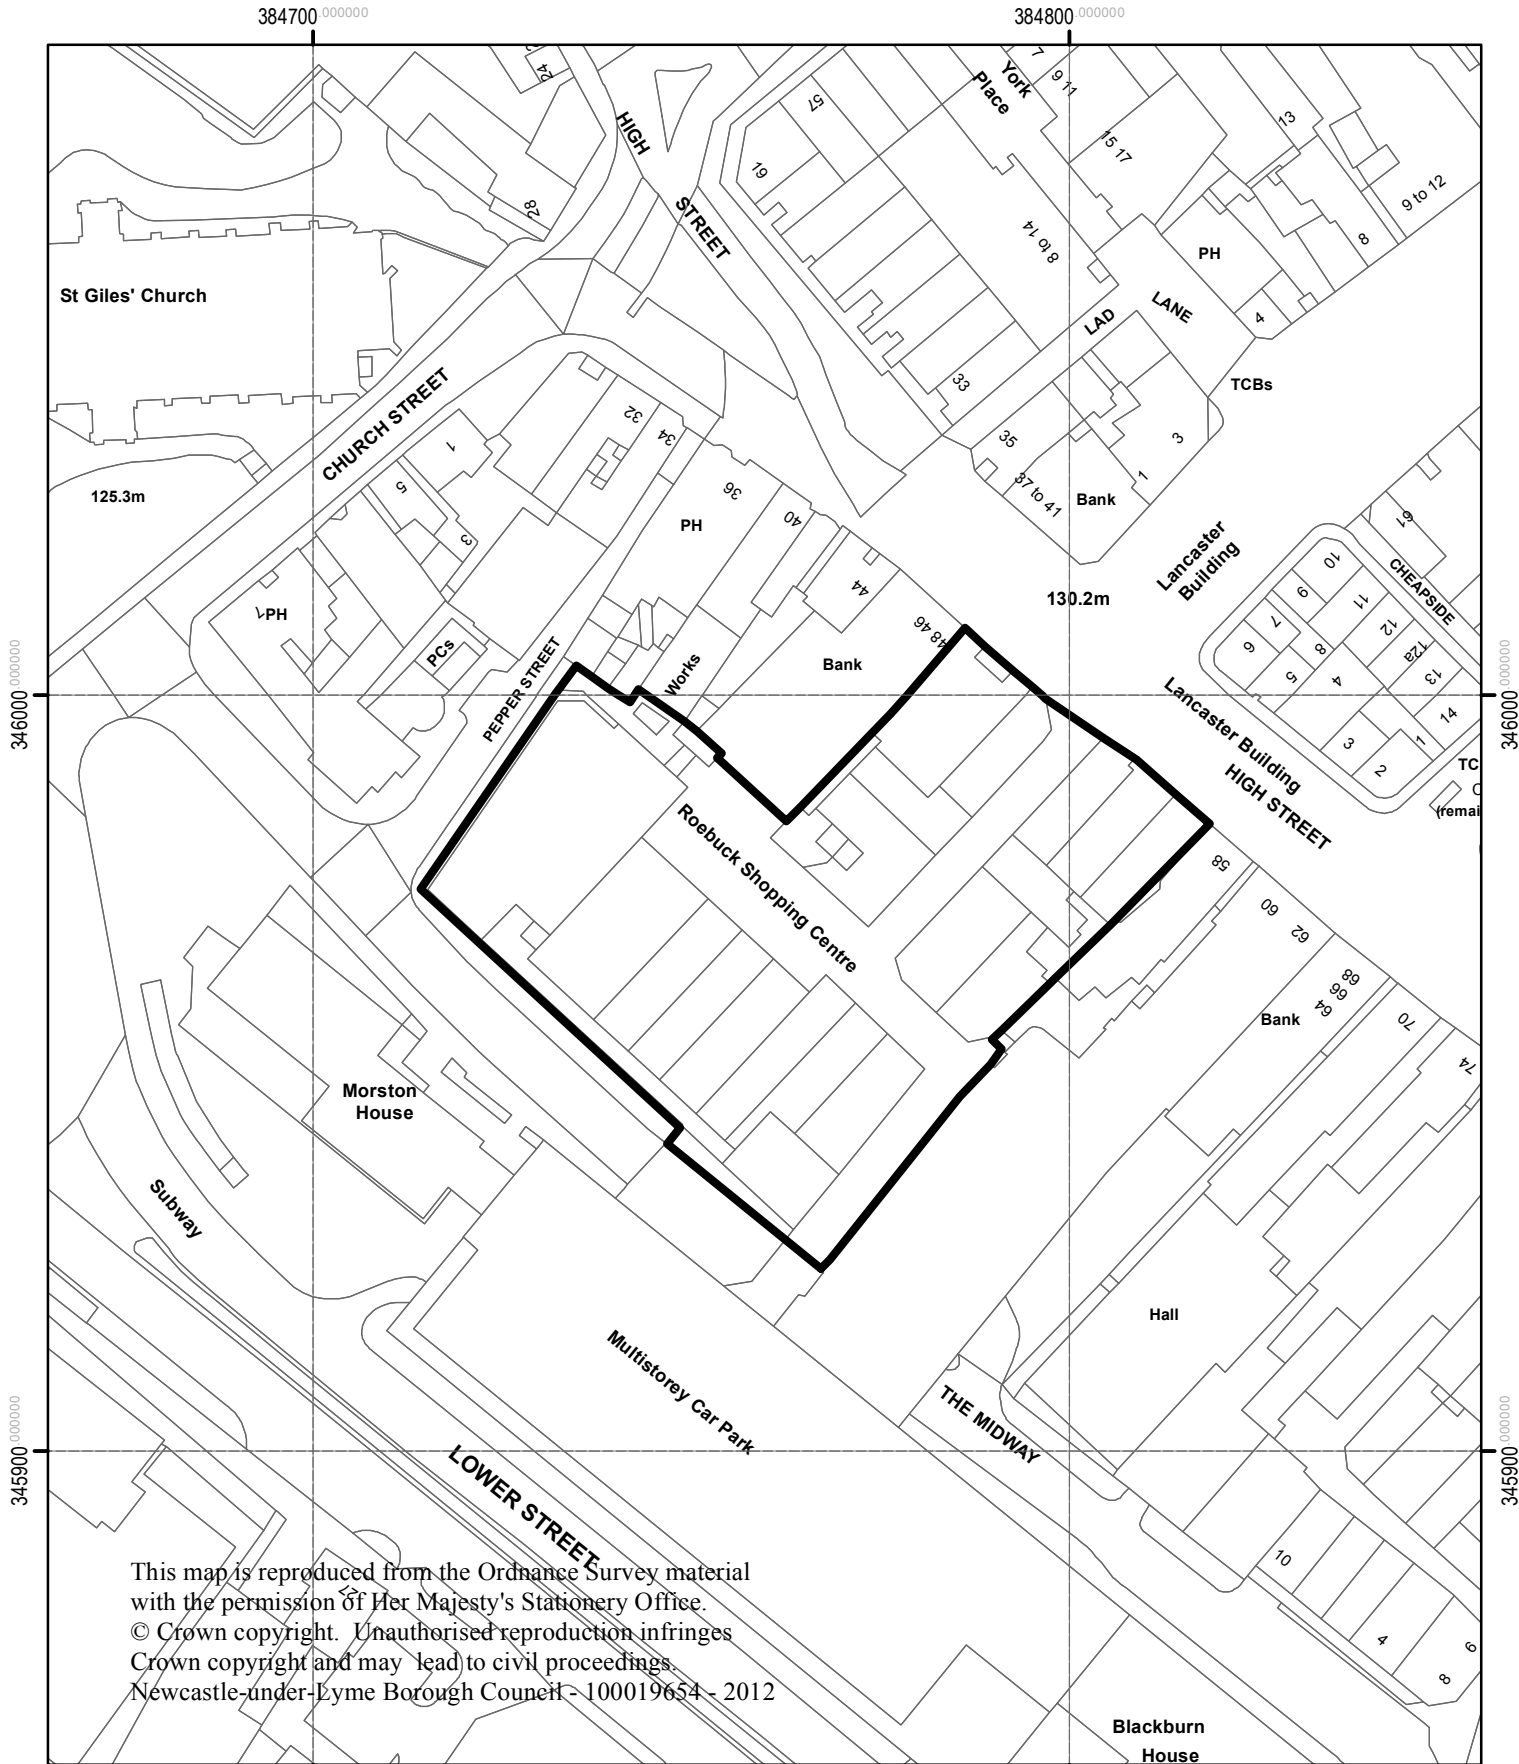

13/00282/ADV  
Roebuck Centre, High Street,  
Newcastle

NEWCASTLE UNDER LYME  
BOROUGH COUNCIL

This map is reproduced from the Ordnance Survey material with the permission of Her Majesty's Stationery Office.  
© Crown copyright. Unauthorised reproduction infringes Crown copyright and may lead to civil proceedings.  
Newcastle-under-Lyme Borough Council - 100019654 - 2012